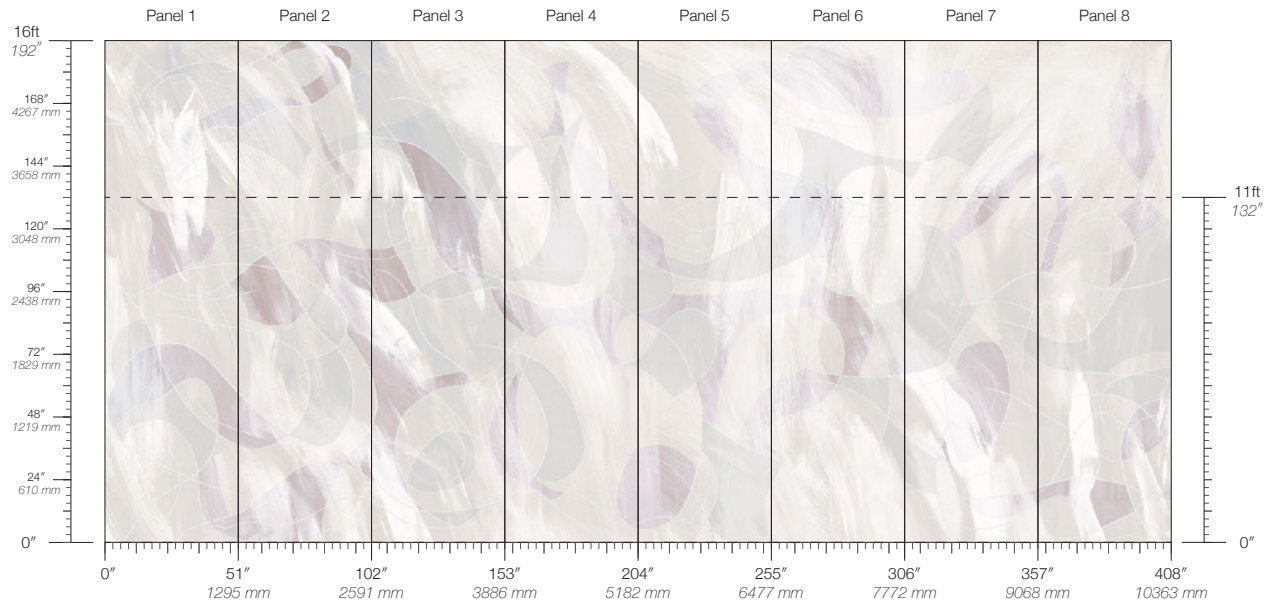

# OBLIQUE

Tear Sheet

Oblique is an exploration of the shape of a line.

ARC

CURVE

ETCH

ORBIT

SKEW

SPIRAL

SWIRL

WAVE

# Oblique Swirl

Suitable for residential and commercial projects

**COLOR**  
Swirl

**ITEM**  
5017

**CONTENT**  
Type II PVC-Free

**PANEL WIDTH**  
51" / 1295 mm trimmed

**PANEL HEIGHT**  
132" / 3353 mm standard  
192" / 4877 mm extended